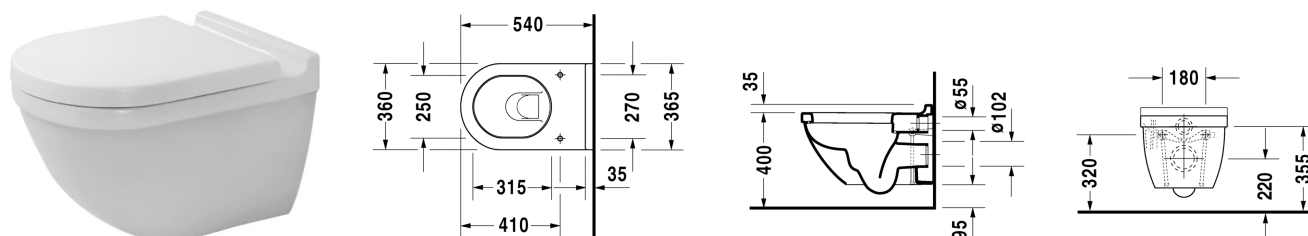

**Toilet wall mounted # 222509..00**

| &lt; 360 mm &gt; |

Toilet wall mounted	Dimension	Weight	Order number
washdown model, Durafix included, EWL class 1			
<b>Colors</b>			
00 White Alpin 20 HygieneGlaze (an antibacterial ceramic glaze that provides almost indefinite effectiveness)			
<b>Variant</b>			
◆ 4,5 litre flush	360 x 540 mm	27.000 kg	222509..00
<b>Infobox</b>			
Durafix for invisible fixation is included in delivery			
Sanitary ceramics with the special WonderGliss surface finish will remain clean and attractive-looking for a long time to come. When ordering WonderGliss please add a "1" as eleventh digit to the model number.			
<b>Accessory</b>			
Noise reduction gasket for wall mounted toilet		0.300 kg	005020
Fixing for wall mounted bidet and wall mounted toilet	Ø 12 x 180 mm	0.200 kg	006500
<b>Suitable products</b>			
Toilet seat and cover hinges stainless steel, without automatic closure,			006381
Toilet seat and cover hinges stainless steel, removable, with automatic closure,			006389

All drawings contain the necessary measurements which are subject to standard tolerances. Exact measurements, in particular for customised installation scenarios, can only be taken from the finished ceramic piece.